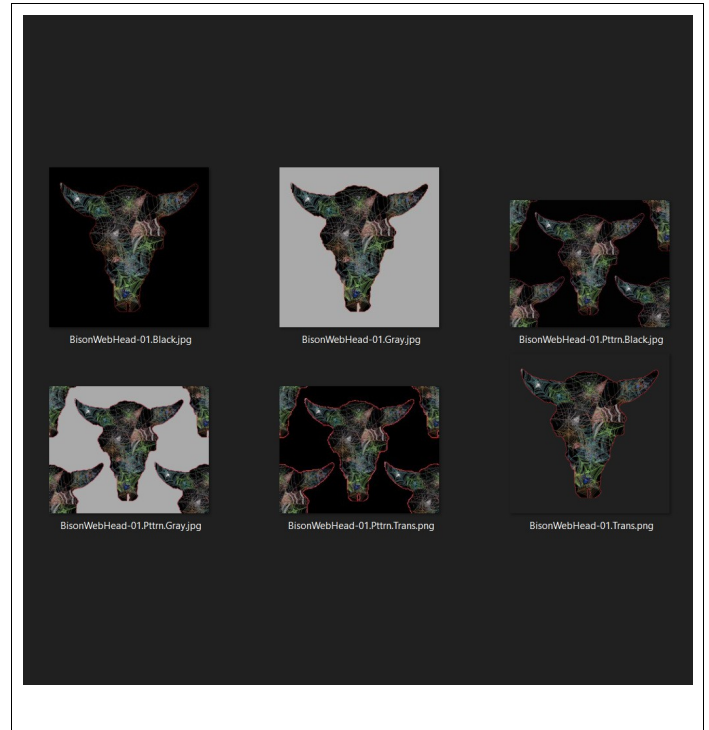

Each group has a set of backgrounds, generally a transparent, black and gray. One or more repeating pattern layouts are available. The full selections of available textures are in-world at the Milda Region location. Set-1 contains the repeating pattern with a single head in the middle and quarters in each corner.

The transparent images are best for materials that you can change the background color independently on. These are used in their full size for RL clothing at RedBubble.com, Society6.com and other sites.

The most current Terms of Sales and Service are at <http://sl.thunderchild.net>

Please do not resale these textures and patterns by themselves. They must be part of a build and not as Full Permissions. (Full Perm). Refer to the Second Life Terms of Service <https://www.lindenlab.com/legal/second-life-terms-and-conditions>

If you have any questions or comments, please contact me at any of the following.

Suggestion Drop Boxes at Milda

<http://maps.secondlife.com/secondlife/Milda/205/161/55>

Facebook page

<https://www.facebook.com/AJLeibengeist/>

IM me or email me

ajleibengeist@thunderchild.net

Thanks Again!

AJ